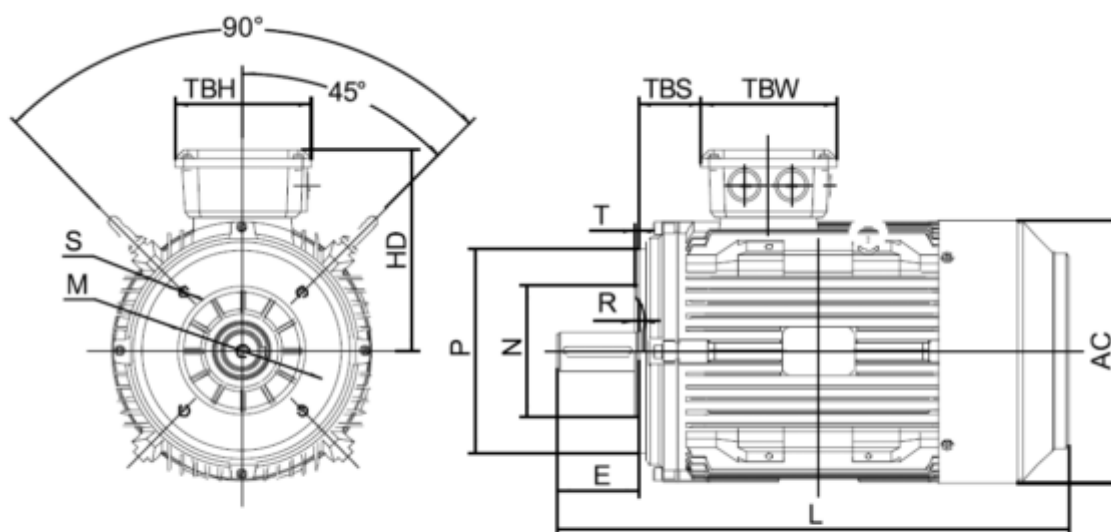

Data Sheet

Article number: 250305500425

Description: Kleedrive T3C 250M-4 55.0KW 1400 rpm
3x400/690V 50HZ IP55 B14 Eff=94,6%

Measures

AA = 484	K = Ø24	TBW = 218
AC = Ø506	L = 915	
AD = 616	M =	
D = Ø65	N =	
E = 140	P =	
F = 18	S =	
G = 58	TBH = 260	
HD = 366	TBS = 233	