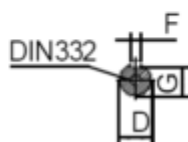

Data Sheet

Article number: 250305500425

Description: Kleedrive T3C 250M-4 55.0KW 1400 rpm
3x400/690V 50HZ IP55 B14 Eff=94,6%

Measures

AA = 484	K = Ø24	TBW = 218
AC = Ø506	L = 915	
AD = 616	M =	
D = Ø65	N =	
E = 140	P =	
F = 18	S =	
G = 58	TBH = 260	
HD = 366	TBS = 233	